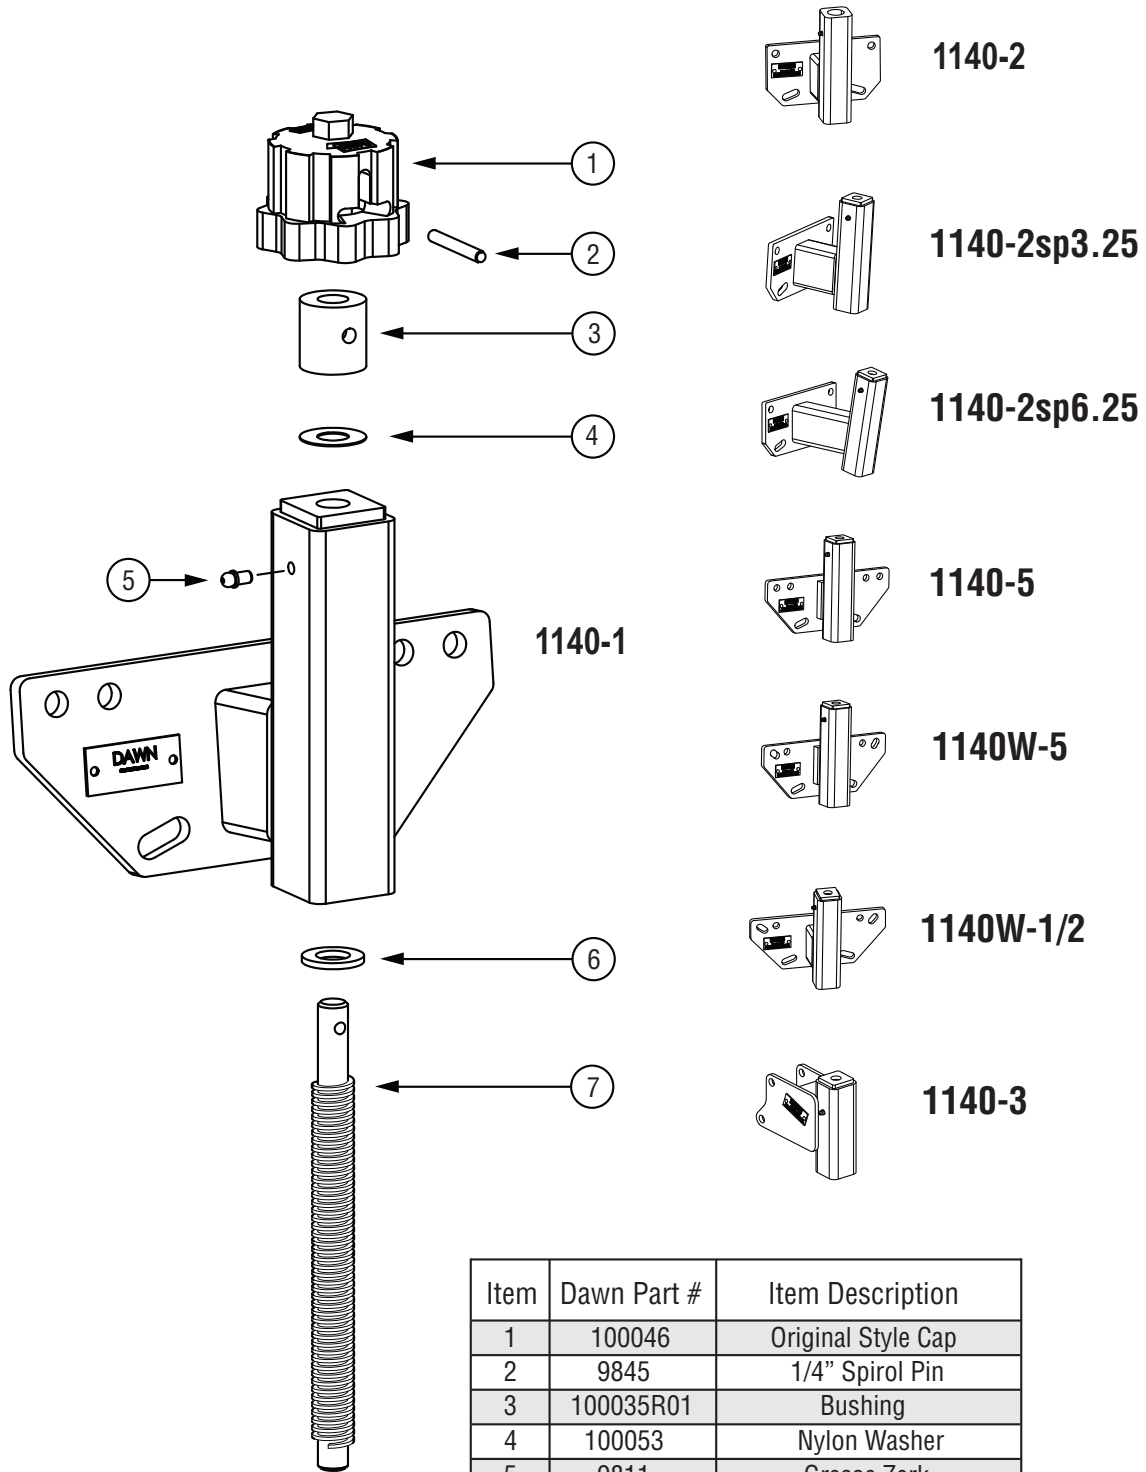

Dawn Parts

1140 Series Low Profile Cap Trashwheel Mounts

Item	Dawn Part #	Item Description
1	301325	Screw Adjust Cap & Magnet
2	90205	Spirol Pin
3	102186	Bushing
4	102303	Nylon Washer
5	9811	Grease Zerk
6	9032	5/8" Washer
7	100061	10" Acme Screw

Dawn Parts

1140 Series Original Cap Style Trashwheel Mounts

Item	Dawn Part #	Item Description
1	100046	Original Style Cap
2	9845	1/4" Spirol Pin
3	100035R01	Bushing
4	100053	Nylon Washer
5	9811	Grease Zerk
6	9032	5/8" Washer
7	100061	10" Acme Screw