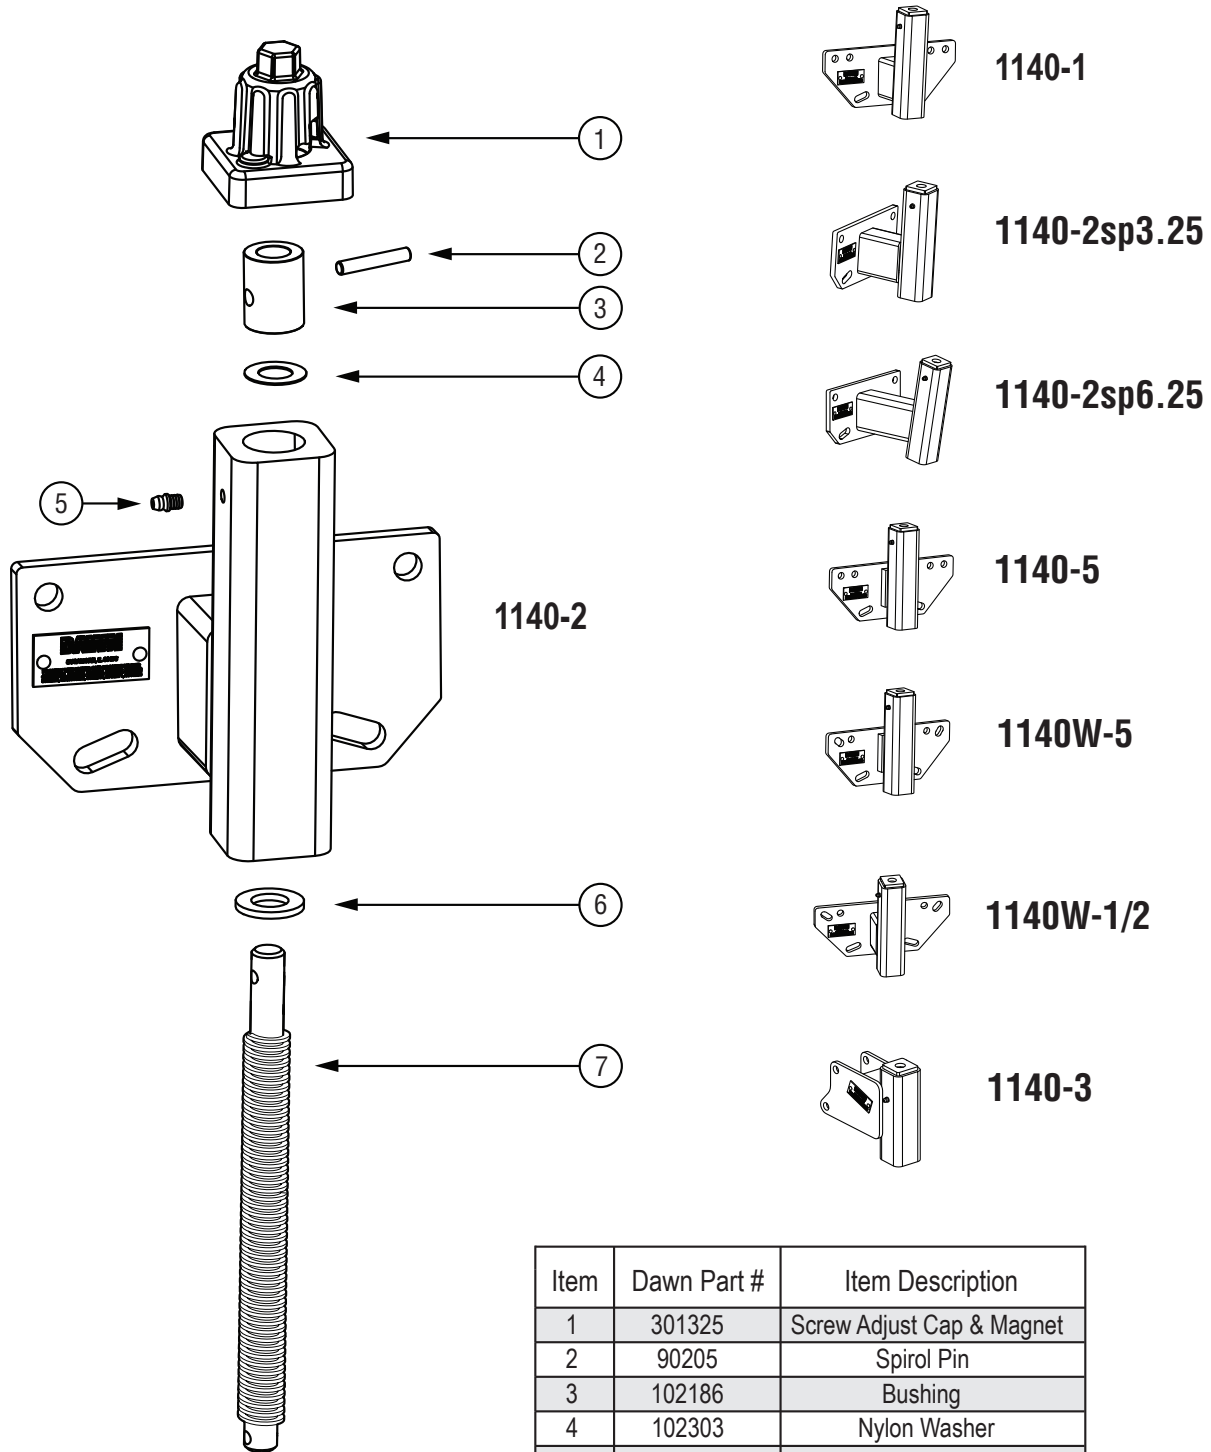

Dawn Parts

1140 Series Low Profile Cap Trashwheel Mounts

Item	Dawn Part #	Item Description
1	301325	Screw Adjust Cap & Magnet
2	90205	Spirol Pin
3	102186	Bushing
4	102303	Nylon Washer
5	9811	Grease Zerk
6	9032	5/8" Washer
7	100061	10" Acme Screw

Dawn Parts

1140 Series Original Cap Style Trashwheel Mounts

Item	Dawn Part #	Item Description
1	100046	Original Style Cap
2	9845	1/4" Spirol Pin
3	100035R01	Bushing
4	100053	Nylon Washer
5	9811	Grease Zerk
6	9032	5/8" Washer
7	100061	10" Acme Screw